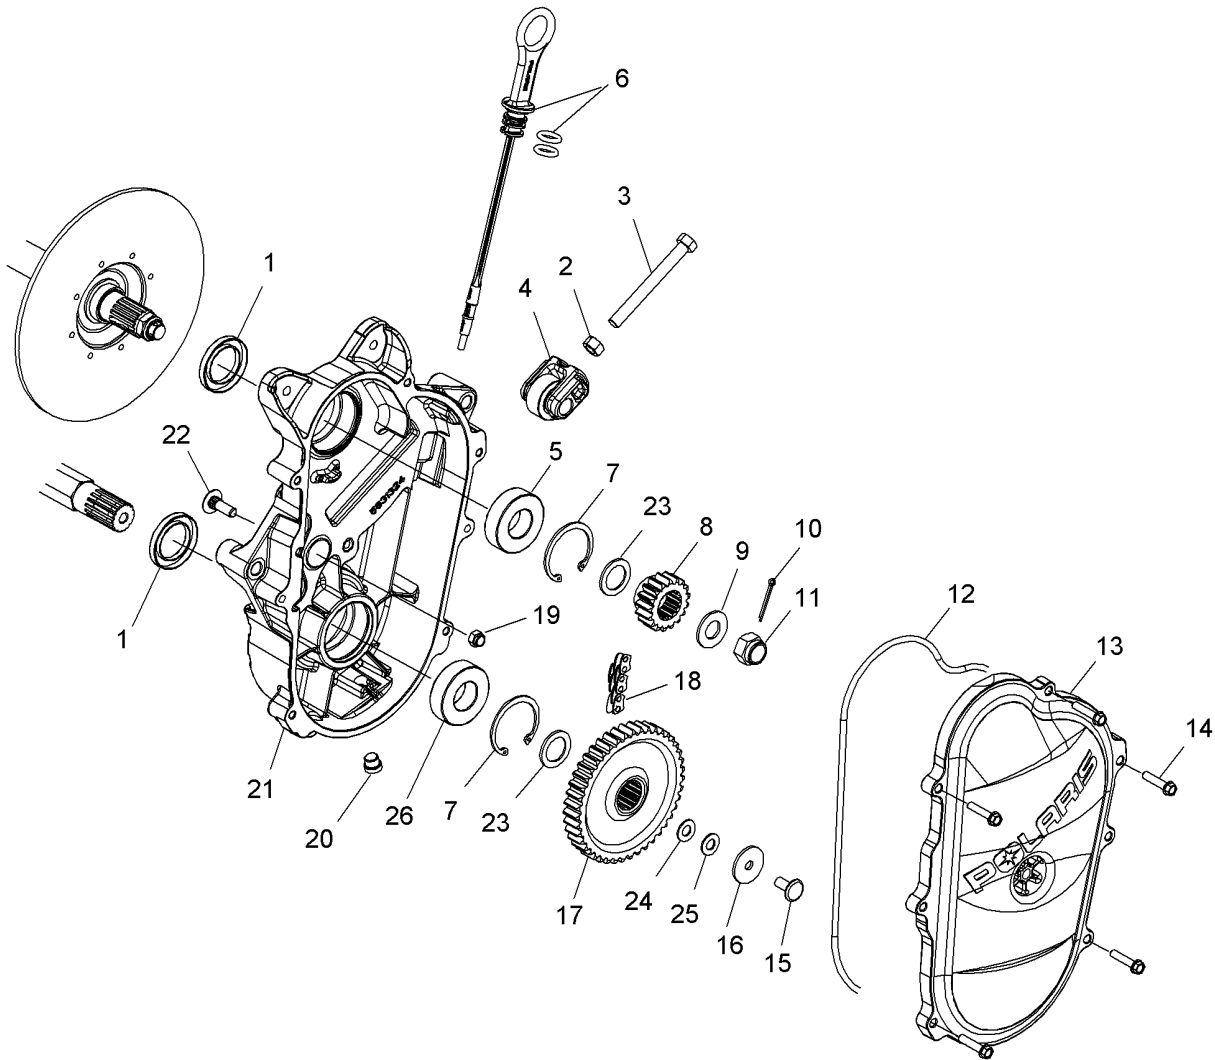

Race Tip #7 – Parts Manual Correction

Replace pages 8 and 9 in your 2007 440 IQ parts manual P/N 9920434 with the pages below.

CHAINCASE

Applies to S07MX4CS/CE [49SNOWCHAINCASE07440IQ]

© 2006 Polaris Sales Inc.

CHAINCASE**Applies to S07MX4CS/CE [49SNOWCHAINCASE07440IQ]**

Ref.	Part No.	Qty	Part Description	Notes
1.	3610030	2	Seal, Oil	
2.	7542404	1	Nut	
3.	7517227	1	Screw	
4.	1332266	1	Asm., Tightener, Sliding	
5.	3514309	2	Bearing, Ball	
6.	1332143	1	Asm., Dipstick	
6.	5410675	1	O-Ring	
7.	7718406	2	Ring, Retaining	
8.	3221086	1	Sprocket, 19T, 3/4W	
9.	7571620	1	Washer, Spring	
10.	7661203	1	Pin, Cotter	
11.	7547202	1	Nut	
12.	5411497	1	Gasket, O-Ring	
13.	5631354	1	Cover, Chaincase	
14.	7512242	5	Screw	
15.	3233252	1	Screw	
16.	3234462	1	Washer	
17.	3222151	1	Sprocket, Slip	
18.	3221108	1	Chain, 76P, 3/4W	
19.	7542451	1	Nut, Nylok	
20.	7052115	1	Plug	
21.	5134260	1	Chaincase	
22.	7515477	1	Screw, Carriage	
23.	7556509	2	Bushing	
24.	7555957	1	Washer	
25.	7555734	1	Washer, Flat	
26.	3514462	1	Bearing, 205, Self Aligning	